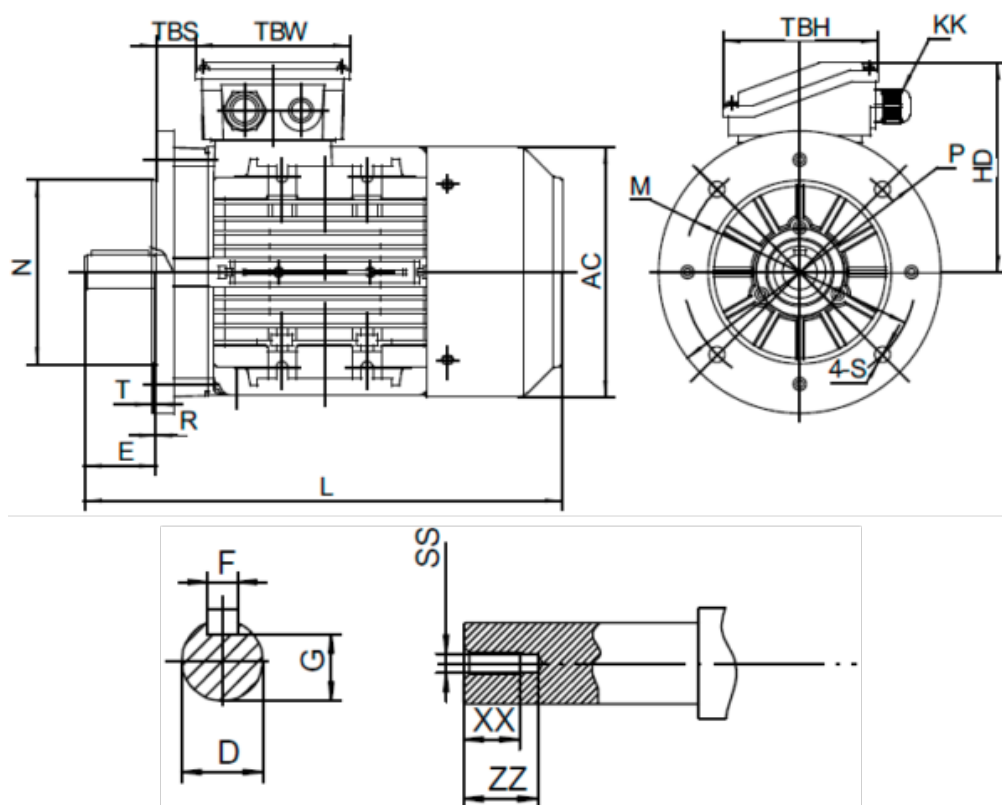

Data Sheet

Article number: 25160003721440

Description: Kleedrive T2A 711-2 0.37kw 2800 rpm UI/CSA
3x230/400V 50HZ IP55 B5 PTO

Measures

AA = 140	L = 245	TBH = 98
AC = Ø138	M = Ø130	TBS = 16
AD = 186	N = Ø110	TBW = 98
D = Ø14	P = Ø160	XX = 12
E = 30	R = 0	ZZ = 17
F = 5	S = Ø10	
G = 11	SS = M5	
HD = 115	T = 3.5	